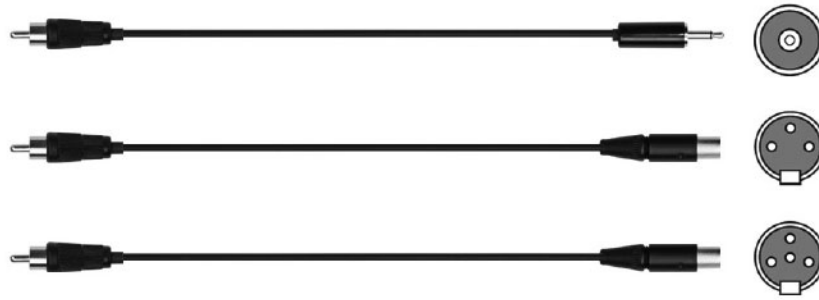

## Catchbox Pro adapter cables

Catchbox Pro includes a set of 3 different adapter cables to accommodate different transmitters with different pinouts. Specific models from popular transmitter brands such as Shure, Sennheiser and AKG can be used with these cables. Adapter cables with other type of pinouts can be purchased separately. For suitable transmitters, see the list below.