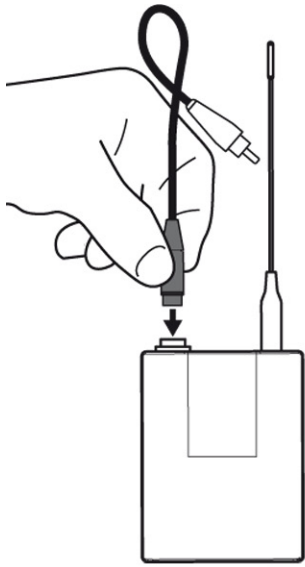

## Catchbox Pro adapter cables

Catchbox Pro includes a set of 3 different adapter cables to accommodate different transmitters with different pinouts. Specific models from popular transmitter brands such as Shure, Sennheiser and AKG can be used with these cables. Adapter cables with other type of pinouts can be purchased separately. For suitable transmitters, see the list below.