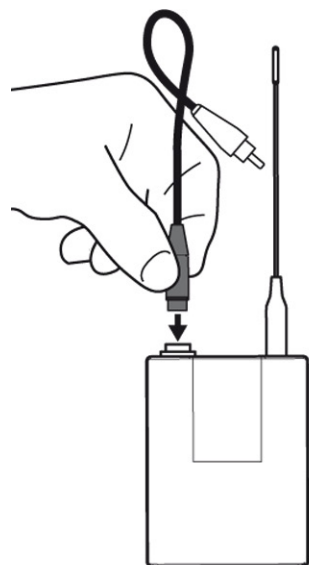

## Catchbox Pro adapter cables

Catchbox Pro includes a set of 3 different adapter cables to accommodate different transmitters with different pinouts. Specific models from popular transmitter brands such as Shure, Sennheiser and AKG can be used with these cables. Adapter cables with other type of pinouts can be manufactured per request. For suitable transmitters, see the list below.