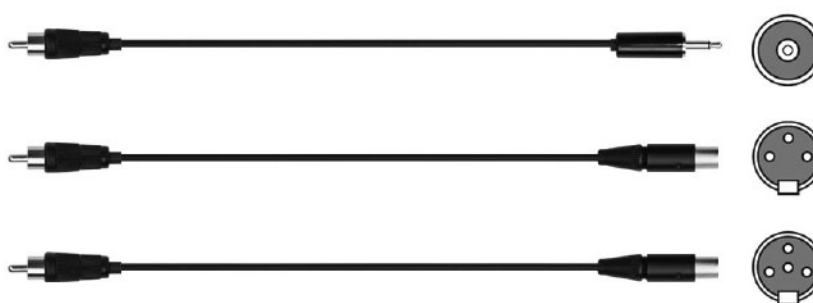

## Catchbox Pro adapter cables

Catchbox Pro includes a set of 3 different adapter cables to accommodate different transmitters with different pinouts. Specific models from popular transmitter brands such as Shure, Sennheiser and AKG can be used with these cables. Adapter cables with other type of pinouts can be manufactured per request. For suitable transmitters, see the list below.